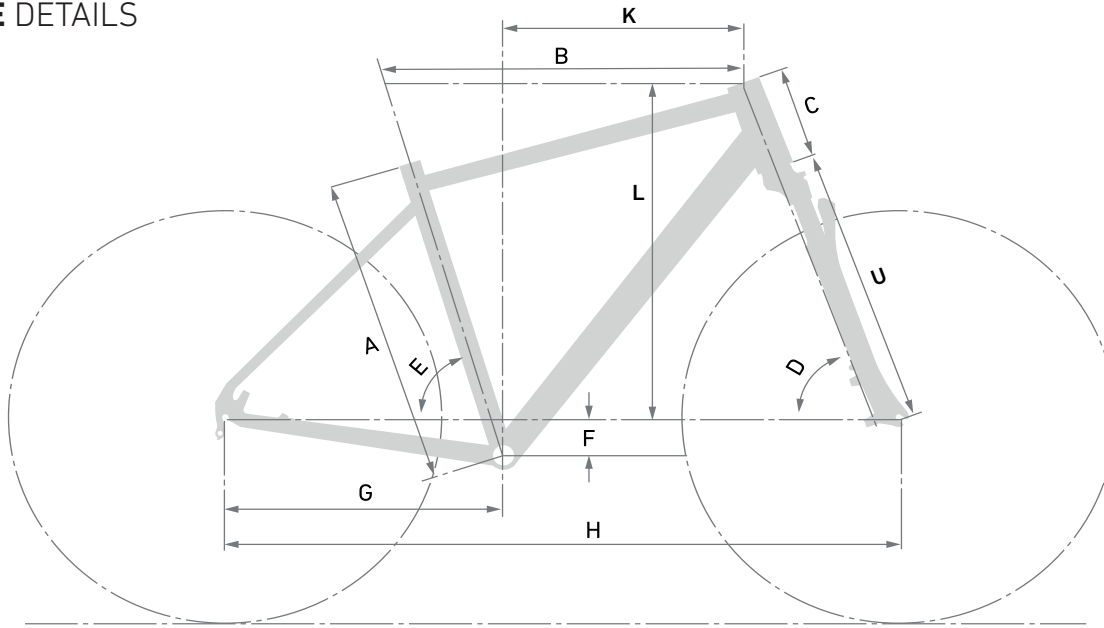

POS.	DESCRIPTION	SPECIFICATIONS	ART. NR.
1	frame	Highstep matt black	2335863
		Highstep matt light blue	2335864
		Midstep matt black	2335865
		Midstep matt light blue	2335866
2	derailleur hanger		227553301

BLACK LAVA

FRAME DETAILS

FRAME INTERFACES

BOTTOM BRACKET	BSA 68 mm
FRONT WHEEL AXLE	100 x 12 mm, Art. No. 227585701
REAR WHEEL AXLE	135 x 5 mm QR
FRONT BRAKE MOUNT	160 mm postmount
REAR BRAKE MOUNT	160 mm postmount
MAX Ø DISC	front: 180 mm / rear: 160 mm
Ø SEATPOST	30.9 mm
MAX. TIRE SIZE	28": 50 mm
MAX. CHAINRING SIZE	50T
FRONT DERAILLEUR MOUNT	yes
BOTTLE CAGE	high step: 2x / mid step: 1x

MAX SYSTEM WEIGHT (RIDER + BICYCLE + CLOTHING + GEAR + LUGGAGE): 130 KG

FRAME GEOMETRY

		19	21	23	25
SEATTUBE LENGTH [MM]	A	473	523	574	625
TOPTUBE LENGTH HORIZONTAL [MM]	B	572	585	598	610
HEADTUBE LENGTH [MM]	C	140	155	172	190
HEAD TUBE ANGLE	D	69,5°	70°	70°	70°
SEAT TUBE ANGLE	E	73°	73°	73°	73°
BB DROP [MM]	F	65	65	65	65
REAR CENTER [MM] (CHAINSTAY LENGTH)	G	458	458	458	458
WHEELBASE [MM]	H	1089,4	1097,6	1111,6	1124,5
REACH	K	381,8	389,9	398	404,8
STACK	L	622	638,4	654,3	671,2
FORK LENGTH [MM]	U	468	468	468	468