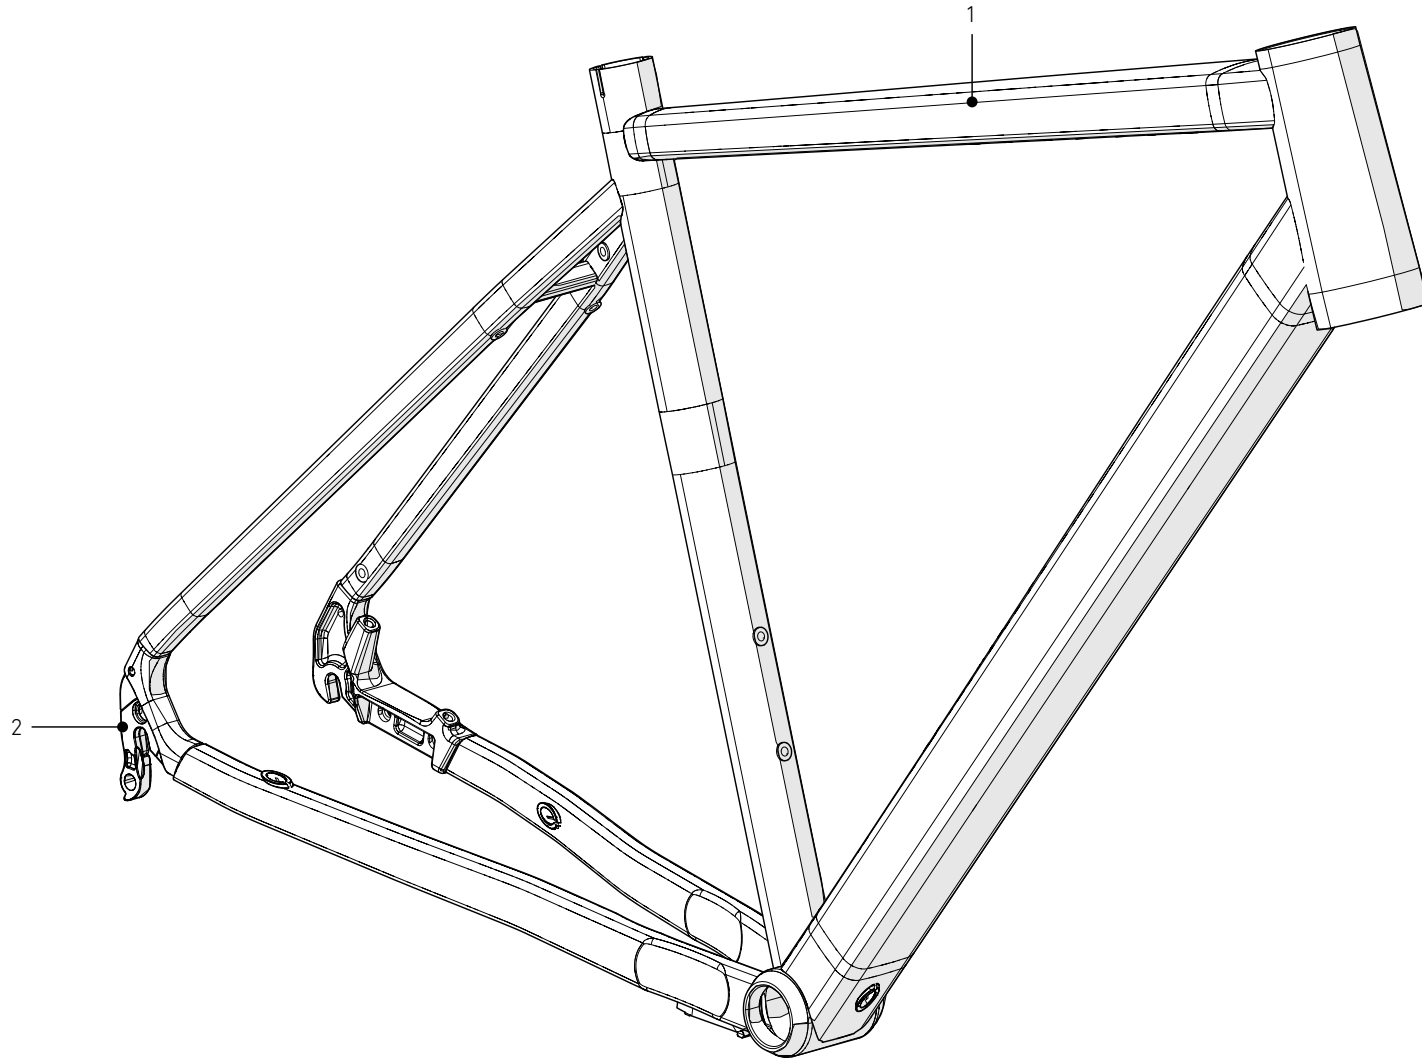

ROSE

ANY QUESTIONS?

technik@rosebikes.com

ROSE Bikes GmbH
Schersweide 4
46395 Bocholt, Germany

B L A C K L A V A

FRAME DETAILS

BLACK LAVA

FRAME DETAILS

POS.	DESCRIPTION	SPECIFICATIONS	ART. NR.
1	frame	Highstep matt black	2335863
		Highstep matt light blue	2335864
		Midstep matt black	2335865
		Midstep matt light blue	2335866
2	derailleur hanger		227553301

BLACK LAVA

FRAME DETAILS

FRAME INTERFACES

BOTTOM BRACKET	BSA 68 mm
FRONT WHEEL AXLE	100 x 12 mm, Art. No. 227585701
REAR WHEEL AXLE	135 x 5 mm QR
FRONT BRAKE MOUNT	160 mm postmount
REAR BRAKE MOUNT	160 mm postmount
MAX Ø DISC	front: 180 mm / rear: 160 mm
Ø SEATPOST	30.9 mm
MAX. TIRE SIZE	28": 50 mm
MAX. CHAINRING SIZE	50T
FRONT DERAILLEUR MOUNT	yes
BOTTLE CAGE	high step: 2x / mid step: 1x

MAX SYSTEM WEIGHT (RIDER + BICYCLE + CLOTHING + GEAR + LUGGAGE): 130 KG

FRAME GEOMETRY

		19	21	23	25
SEATTUBE LENGTH [MM]	A	473	523	574	625
TOPTUBE LENGTH HORIZONTAL [MM]	B	572	585	598	610
HEADTUBE LENGTH [MM]	C	140	155	172	190
HEAD TUBE ANGLE	D	69,5°	70°	70°	70°
SEAT TUBE ANGLE	E	73°	73°	73°	73°
BB DROP [MM]	F	65	65	65	65
REAR CENTER [MM] (CHAINSTAY LENGTH)	G	458	458	458	458
WHEELBASE [MM]	H	1089,4	1097,6	1111,6	1124,5
REACH	K	381,8	389,9	398	404,8
STACK	L	622	638,4	654,3	671,2
FORK LENGTH [MM]	U	468	468	468	468